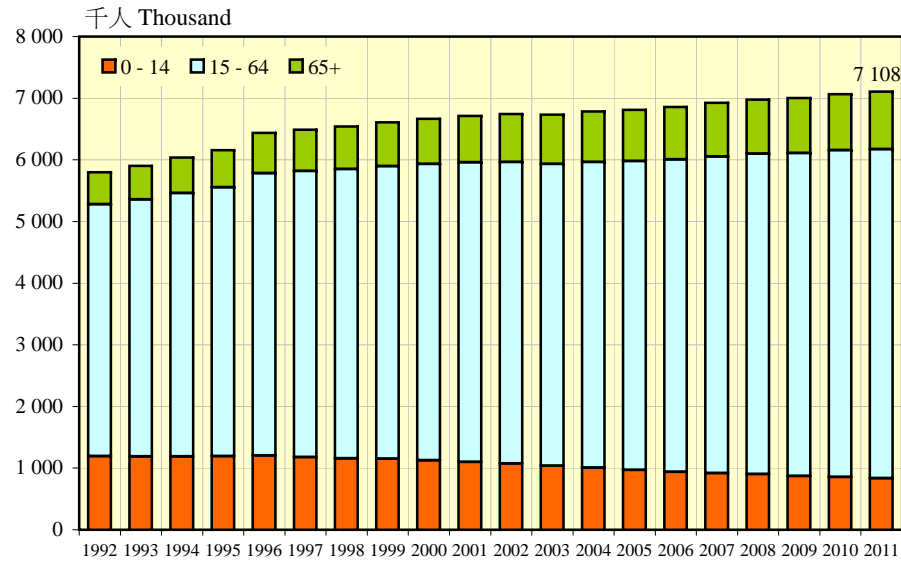

按年齡組別劃分的年中人口  
Mid-year population by age-group

按性別劃分的年中人口  
Mid-year population by sex

出生時平均預期壽命及總和生育率  
Expectation of life at birth and total fertility rate

十五歲及以上人口的教育程度分布  
Population aged 15+ by educational attainment