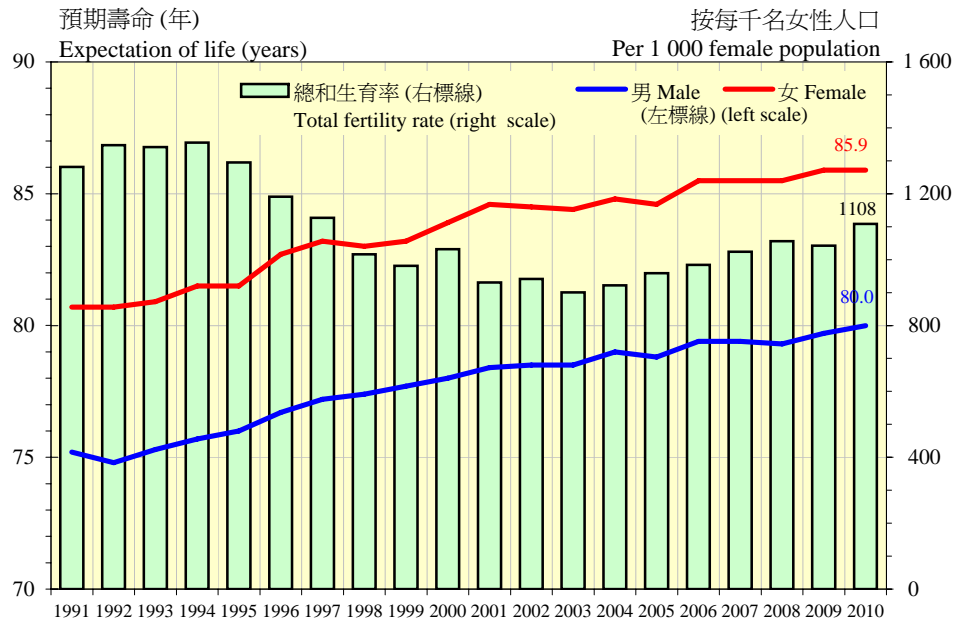

按年齡組別劃分的年中人口  
Mid-year population by age-group

按性別劃分的年中人口  
Mid-year population by sex

出生時平均預期壽命及總和生育率  
Expectation of life at birth and total fertility rate

十五歲及以上人口的教育程度分布  
Population aged 15+ by educational attainment