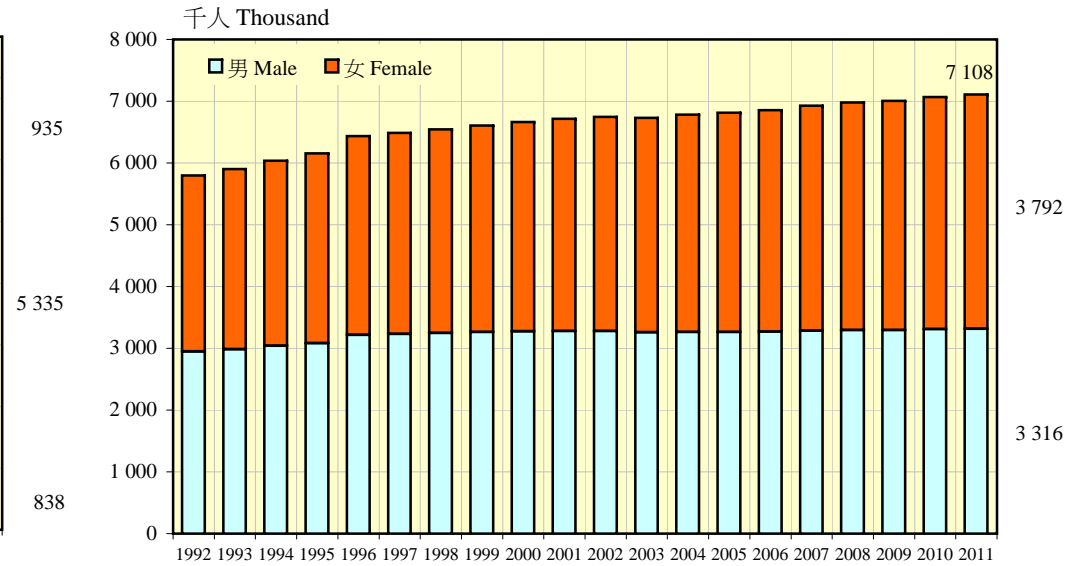

按年齡組別劃分的年中人口  
Mid-year population by age-group

按性別劃分的年中人口  
Mid-year population by sex

出生時平均預期壽命及總和生育率  
Expectation of life at birth and total fertility rate

十五歲及以上人口的教育程度分布  
Population aged 15+ by educational attainment