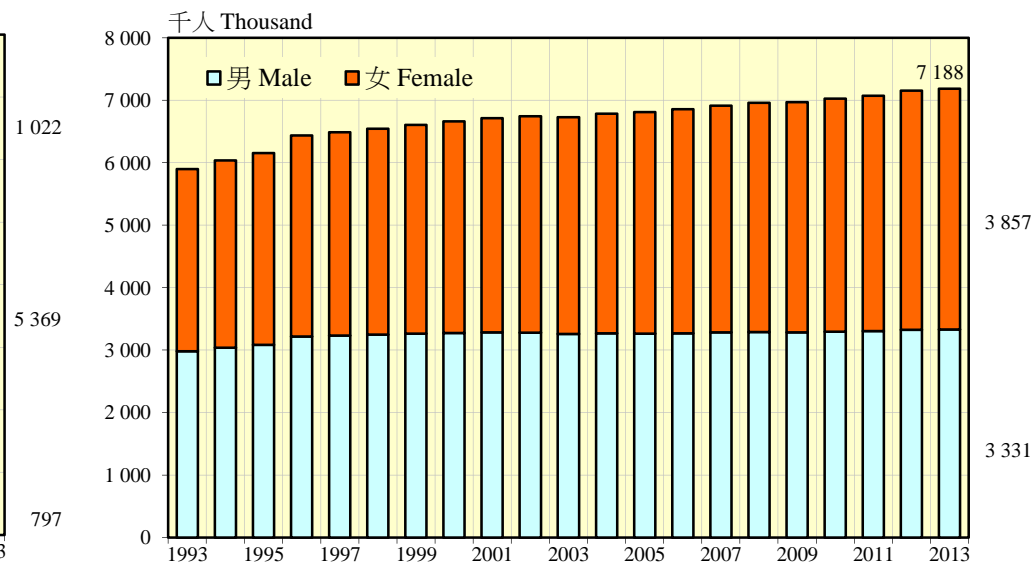

按年齡組別劃分的年中人口
Mid-year population by age-group

按性別劃分的年中人口
Mid-year population by sex

出生時平均預期壽命及總和生育率
Expectation of life at birth and total fertility rate

陸上非住院十五歲及以上人口的教育程度分布
Land-based non-institutional population aged 15+ by educational attainment