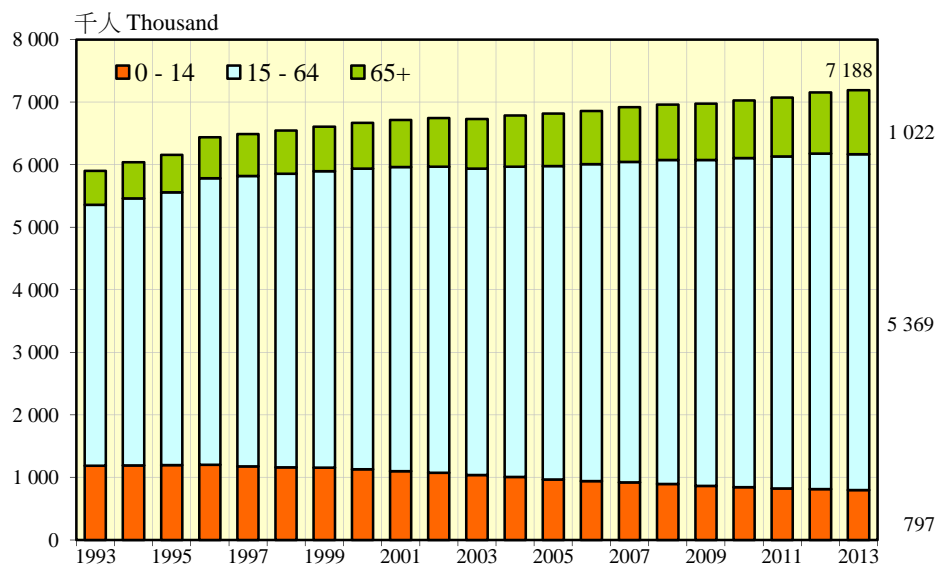

按年齡組別劃分的年中人口
Mid-year population by age-group

按性別劃分的年中人口
Mid-year population by sex

出生時平均預期壽命及總和生育率
Expectation of life at birth and total fertility rate

陸上非住院十五歲及以上人口的教育程度分布
Land-based non-institutional population aged 15+ by educational attainment