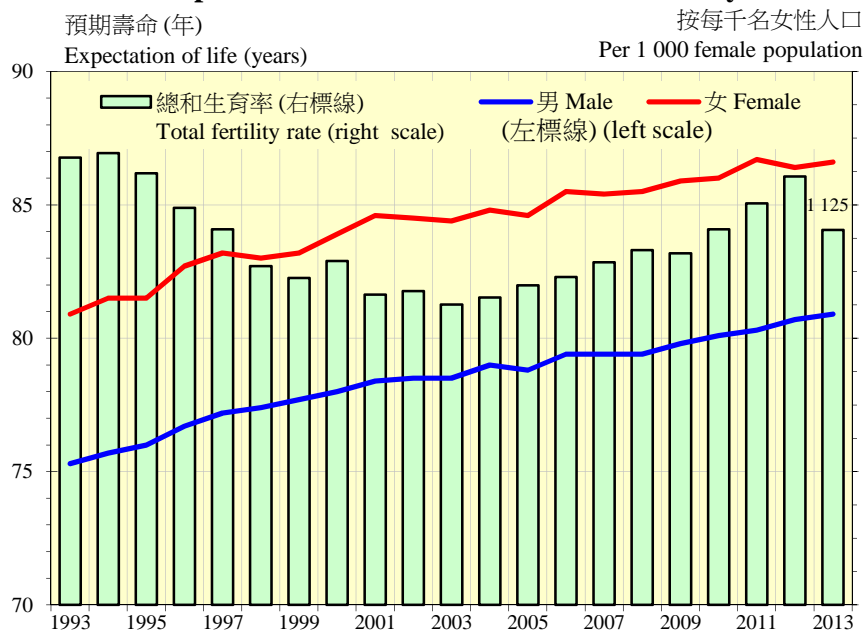

按年齡組別劃分的年中人口
Mid-year population by age-group

按性別劃分的年中人口
Mid-year population by sex

出生時平均預期壽命及總和生育率
Expectation of life at birth and total fertility rate

陸上非住院十五歲及以上人口的教育程度分布
Land-based non-institutional population aged 15+ by educational attainment