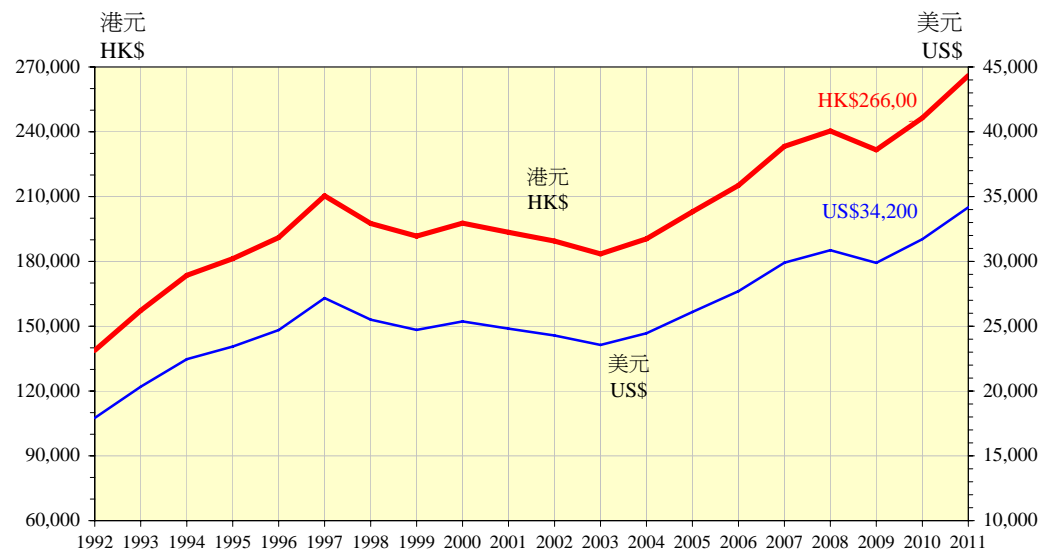

## 本地生產總值 Gross Domestic Product

## 人均本地生產總值(以當時市價計算) Per capita GDP at current market prices