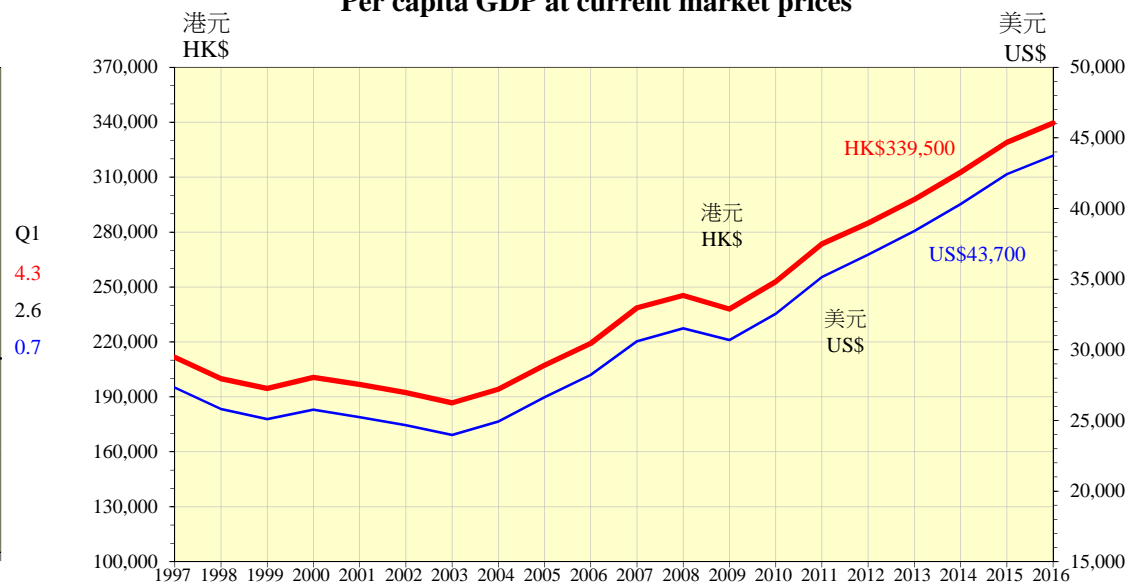

## 本地生產總值 Gross Domestic Product

## 人均本地生產總值(以當時市價計算) Per capita GDP at current market prices