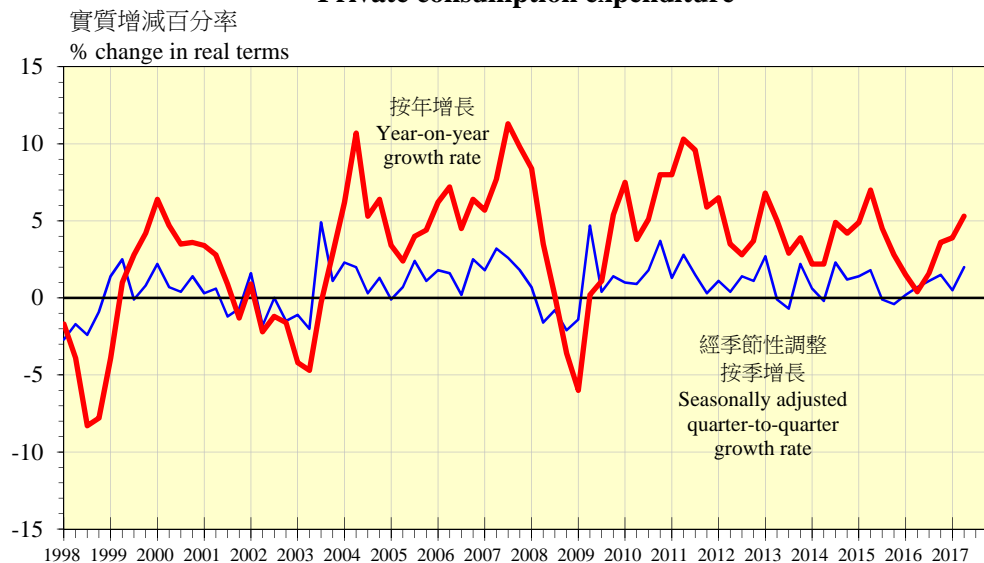

本地生產總值 Gross Domestic Product

人均本地生產總值(以當時市價計算) Per capita GDP at current market prices

私人消費開支 Private consumption expenditure

投資開支 Investment expenditure