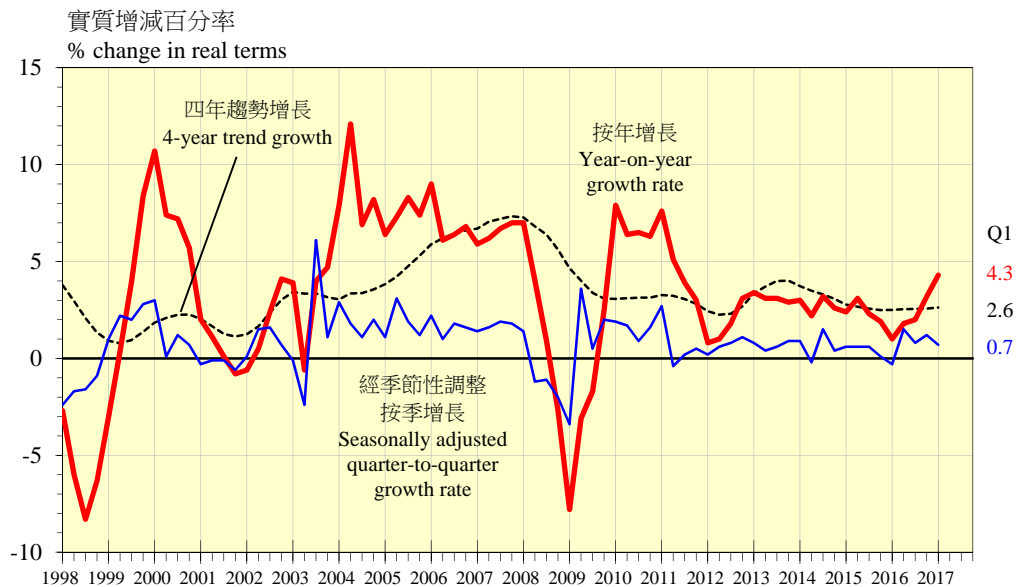

## 本地生產總值 Gross Domestic Product

## 人均本地生產總值(以當時市價計算) Per capita GDP at current market prices