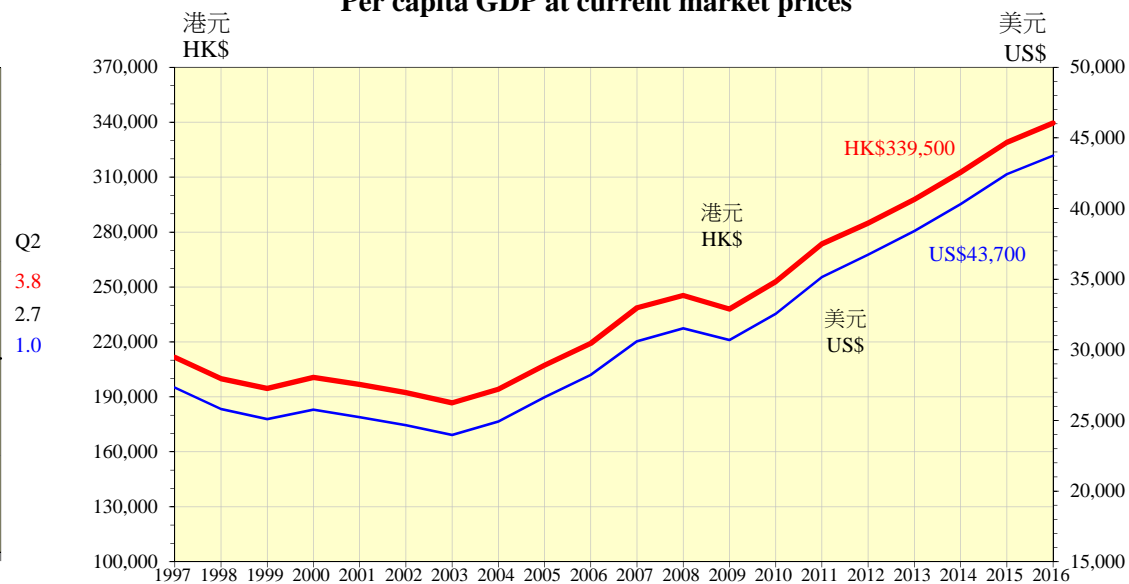

本地生產總值 Gross Domestic Product

人均本地生產總值(以當時市價計算) Per capita GDP at current market prices

私人消費開支 Private consumption expenditure

投資開支 Investment expenditure