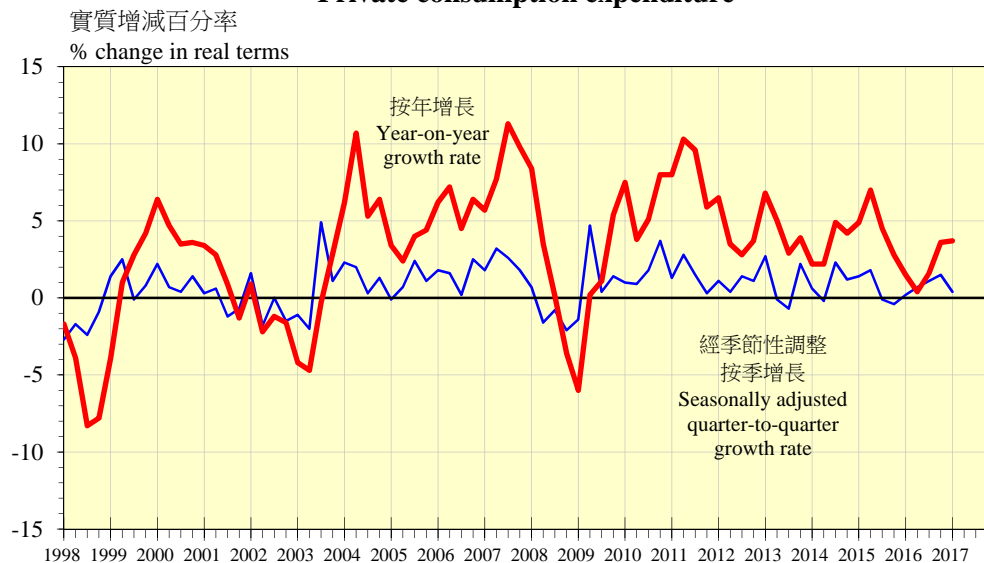

私人消費開支 Private consumption expenditure