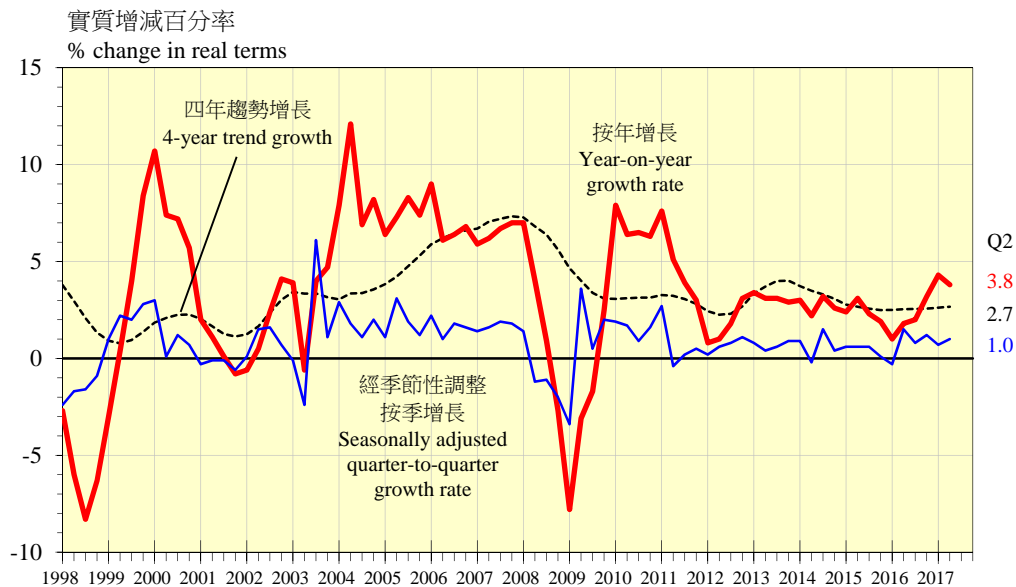

本地生產總值 Gross Domestic Product

人均本地生產總值(以當時市價計算) Per capita GDP at current market prices

私人消費開支 Private consumption expenditure

投資開支 Investment expenditure