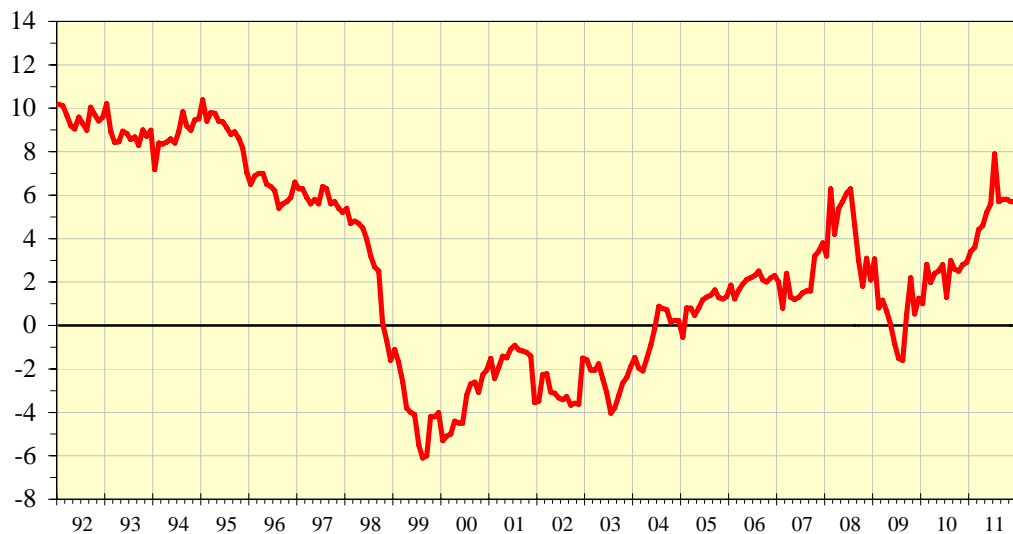

綜合消費物價指數  
Composite Consumer Price Index

按年增減百分率  
Year-on-year % change

本地生產總值平減物價指數  
GDP deflator

增減百分率  
% change

進口價格及出口價格  
Import price and export price

按年增減百分率  
Year-on-year % change

物業租金指數  
Property Rental Indices