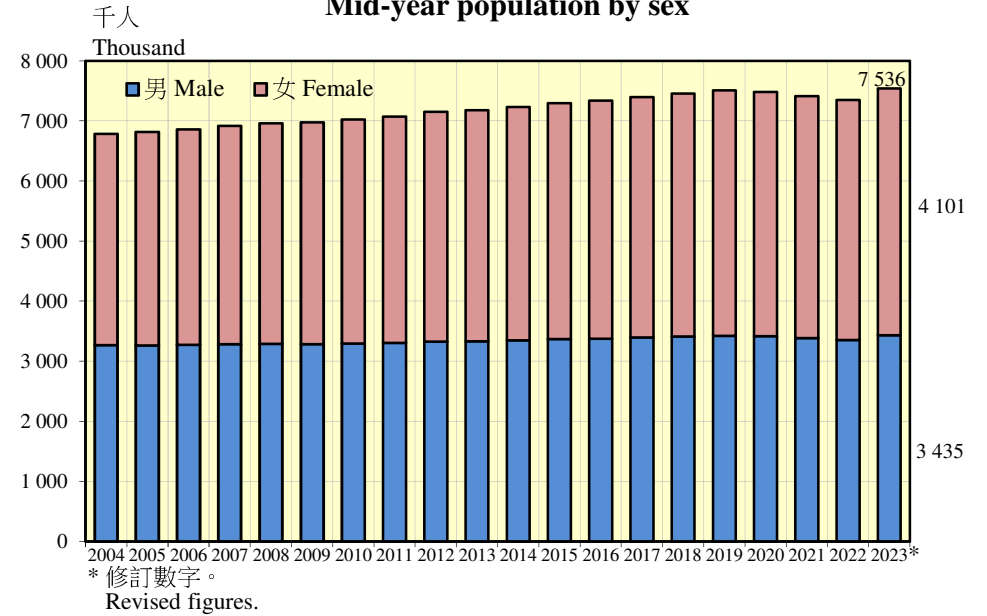

按年齡組別劃分的年中人口
Mid-year population by age-group

按性別劃分的年中人口
Mid-year population by sex

出生時平均預期壽命及總和生育率
Expectation of life at birth and total fertility rate

陸上非住院十五歲及以上人口的教育程度分布
Land-based non-institutional population aged 15+ by educational attainment