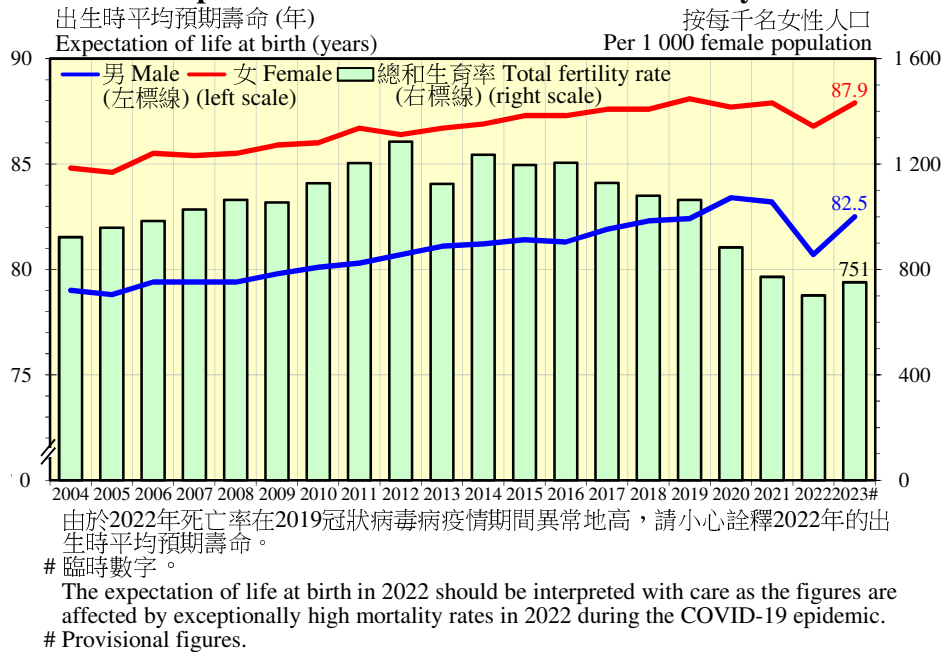

按年齡組別劃分的年中人口
Mid-year population by age-group

按性別劃分的年中人口
Mid-year population by sex

出生時平均預期壽命及總和生育率
Expectation of life at birth and total fertility rate

陸上非住院十五歲及以上人口的教育程度分布
Land-based non-institutional population aged 15+ by educational attainment