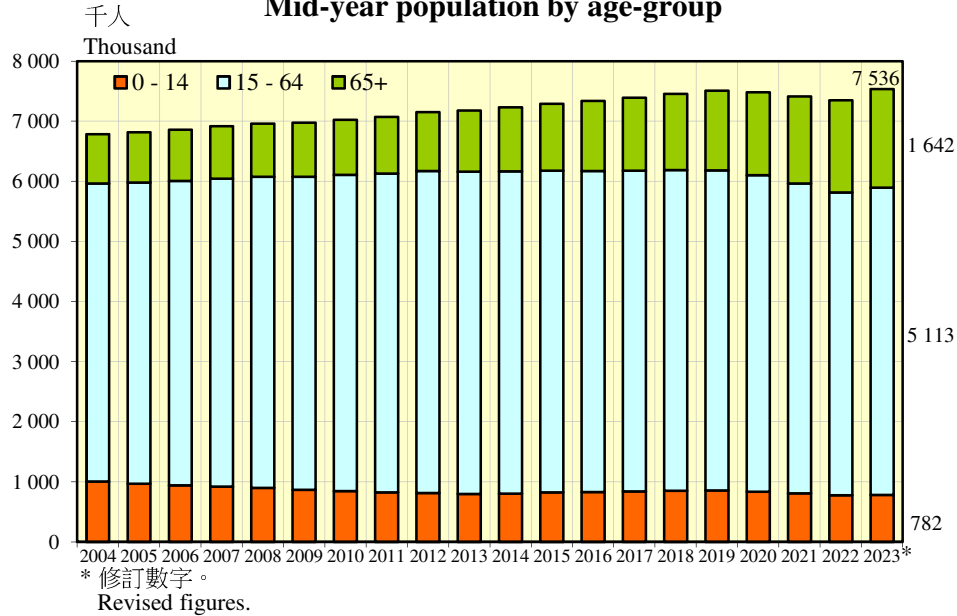

按年齡組別劃分的年中人口
Mid-year population by age-group

按性別劃分的年中人口
Mid-year population by sex

出生時平均預期壽命及總和生育率
Expectation of life at birth and total fertility rate

陸上非住院十五歲及以上人口的教育程度分布
Land-based non-institutional population aged 15+ by educational attainment