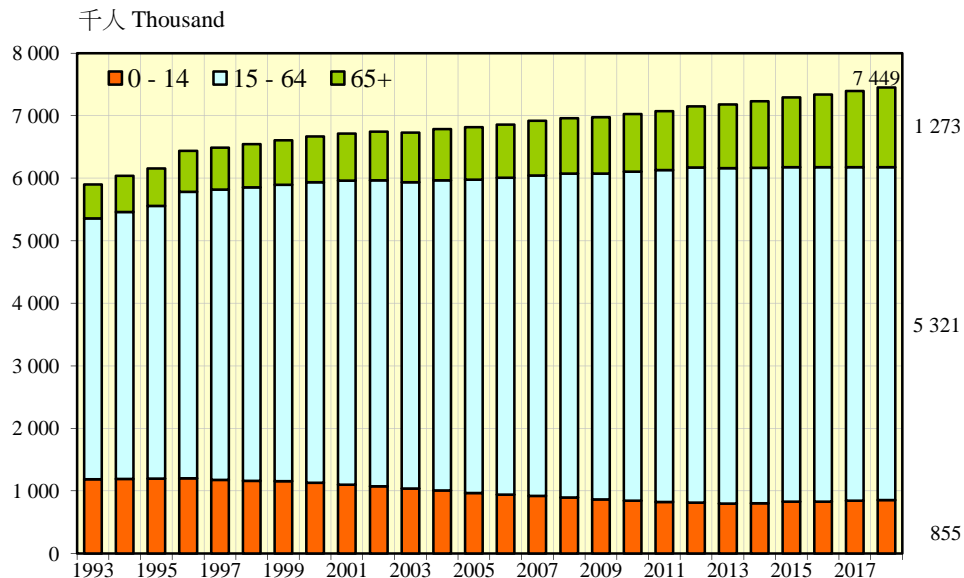

按年齡組別劃分的年中人口  
Mid-year population by age-group

按性別劃分的年中人口  
Mid-year population by sex

出生時平均預期壽命及總和生育率

Expectation of life at birth and total fertility rate

陸上非住院十五歲及以上人口的教育程度分布

Land-based non-institutional population aged 15+ by educational attainment