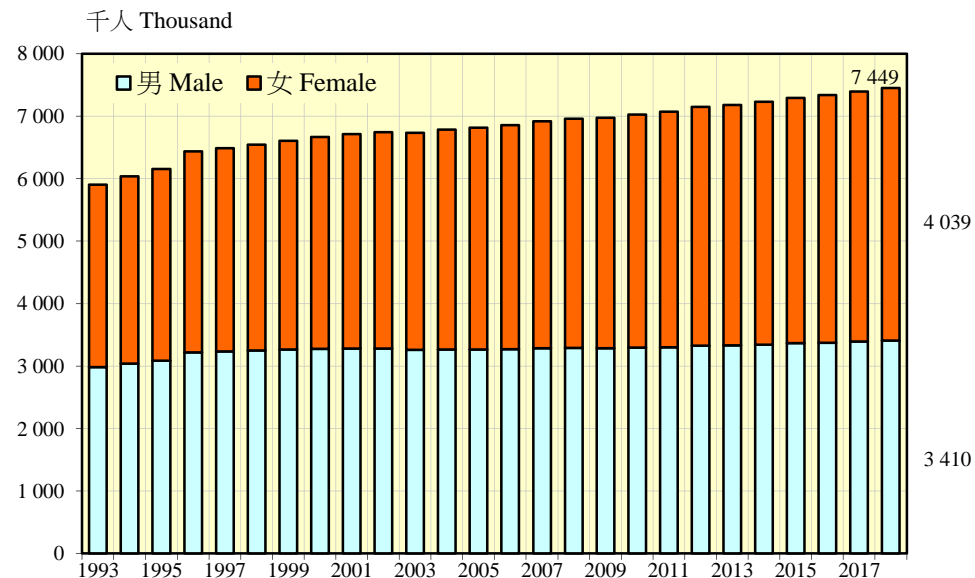

按年齡組別劃分的年中人口  
Mid-year population by age-group

按性別劃分的年中人口  
Mid-year population by sex

出生時平均預期壽命及總和生育率

Expectation of life at birth and total fertility rate

陸上非住院十五歲及以上人口的教育程度分布

Land-based non-institutional population aged 15+ by educational attainment