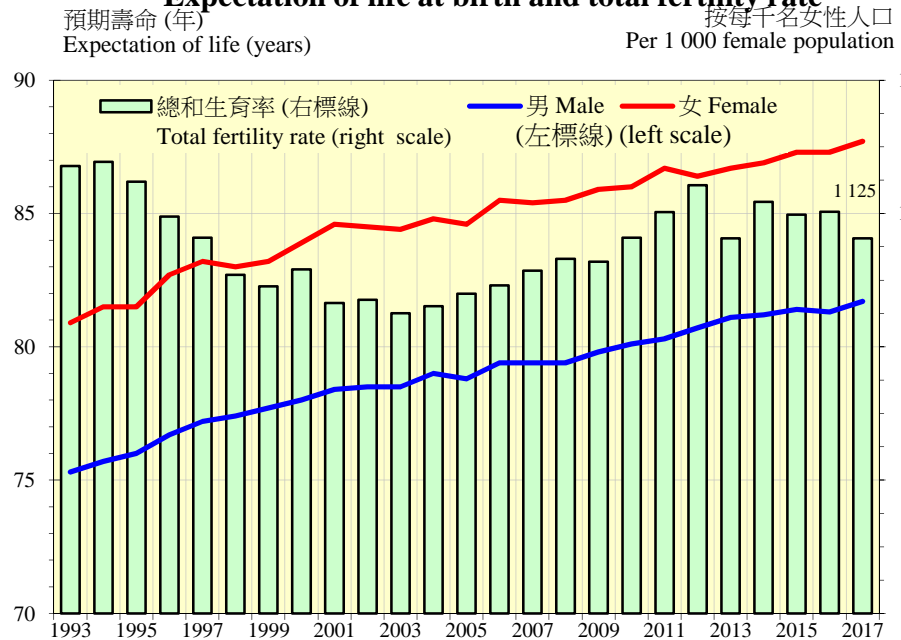

按年齡組別劃分的年中人口  
Mid-year population by age-group

按性別劃分的年中人口  
Mid-year population by sex

出生時平均預期壽命及總和生育率

Expectation of life at birth and total fertility rate

陸上非住院十五歲及以上人口的教育程度分布

Land-based non-institutional population aged 15+ by educational attainment