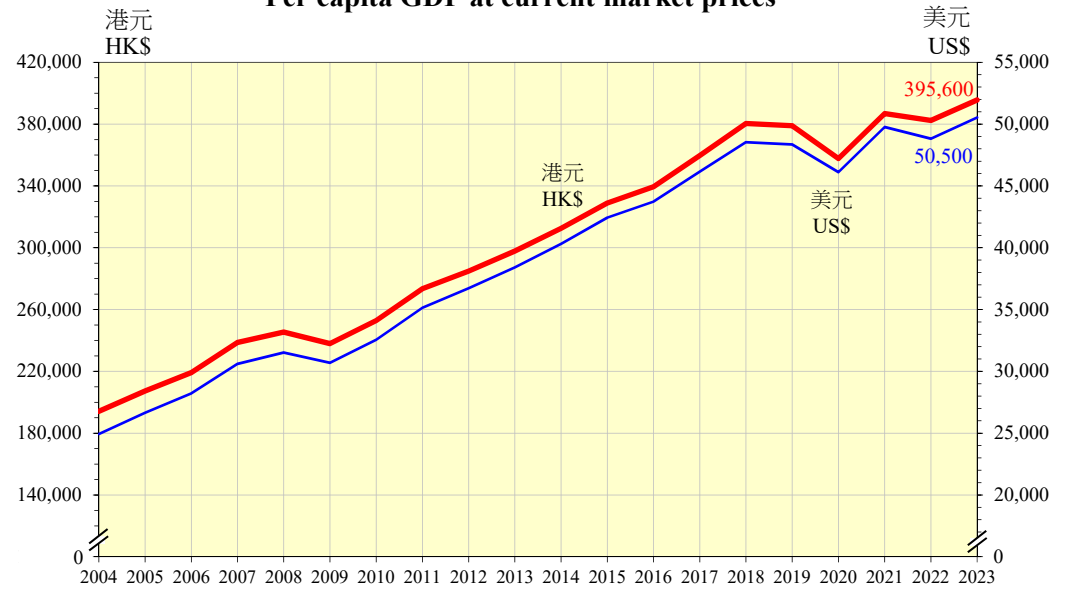

本地生產總值 Gross Domestic Product

人均本地生產總值 (以當時市價計算) Per capita GDP at current market prices

私人消費開支 Private consumption expenditure

投資開支 Investment expenditure