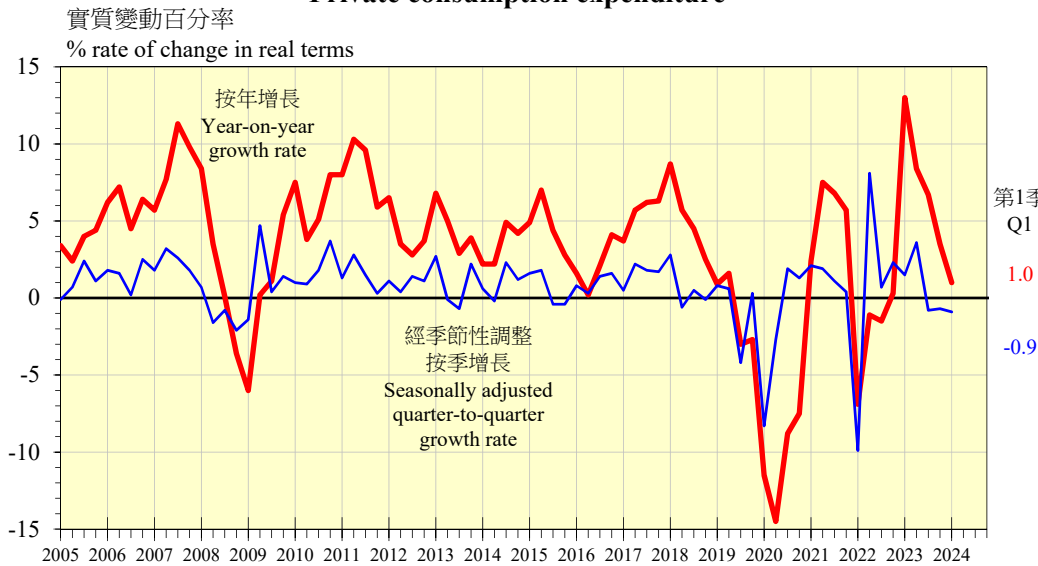

本地生產總值 Gross Domestic Product

人均本地生產總值 (以當時市價計算) Per capita GDP at current market prices

私人消費開支 Private consumption expenditure

投資開支 Investment expenditure