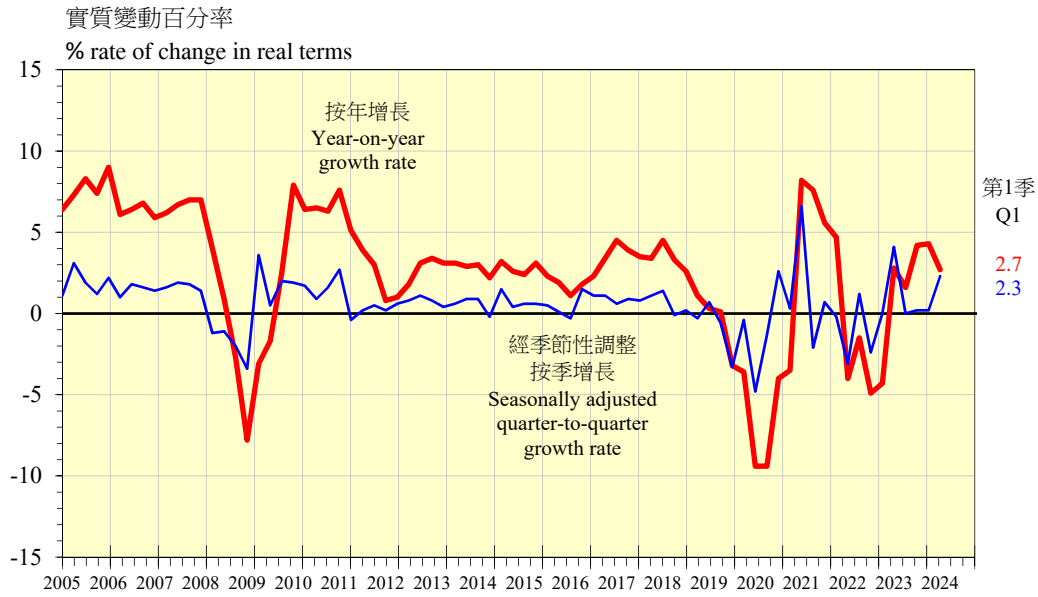

本地生產總值 Gross Domestic Product

人均本地生產總值 (以當時市價計算) Per capita GDP at current market prices

私人消費開支 Private consumption expenditure

投資開支 Investment expenditure