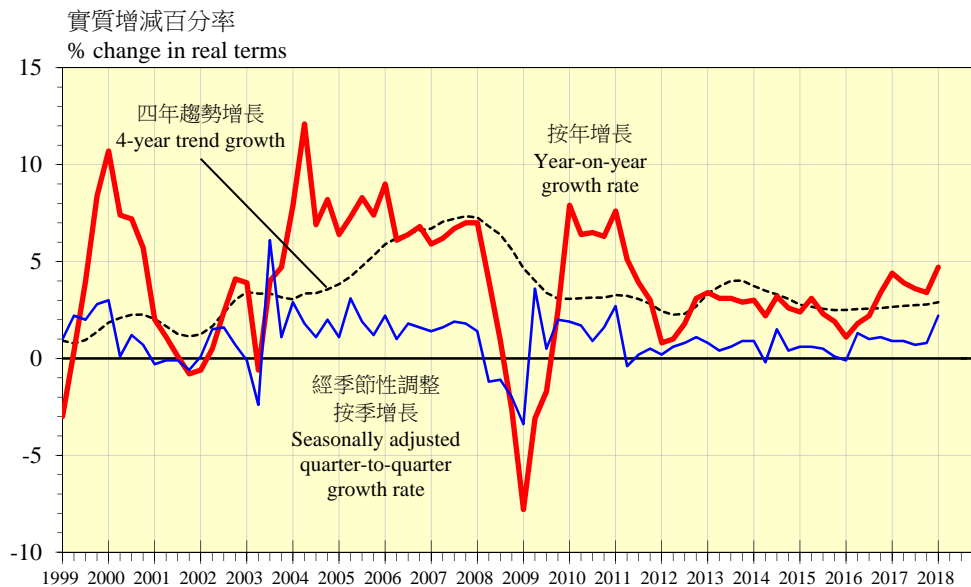

本地生產總值 Gross Domestic Product

人均本地生產總值(以當時市價計算) Per capita GDP at current market prices

私人消費開支 Private consumption expenditure

投資開支 Investment expenditure