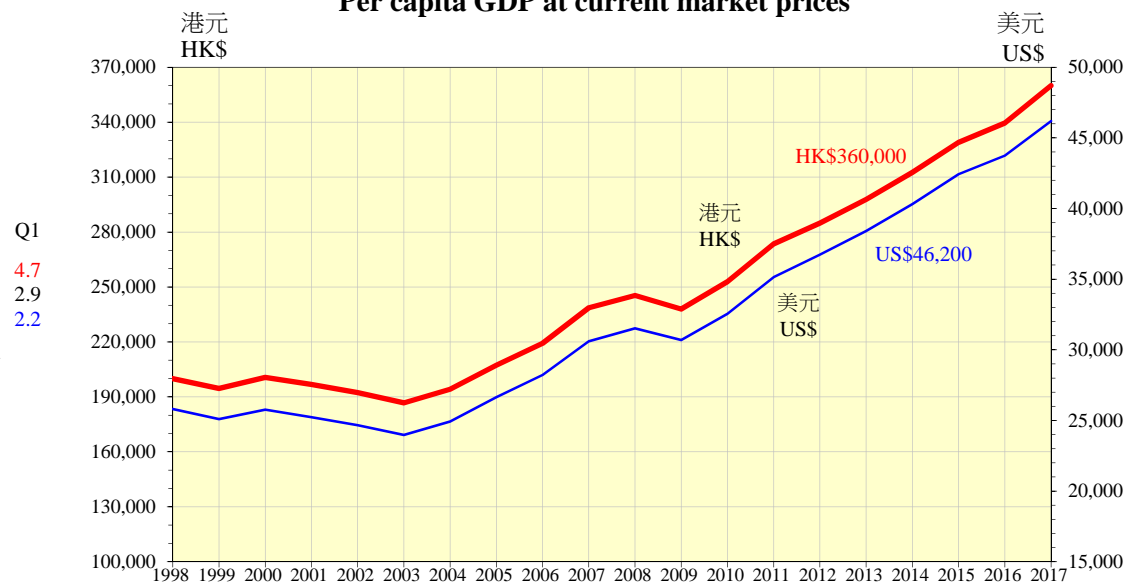

本地生產總值 Gross Domestic Product

人均本地生產總值(以當時市價計算) Per capita GDP at current market prices

私人消費開支 Private consumption expenditure

投資開支 Investment expenditure