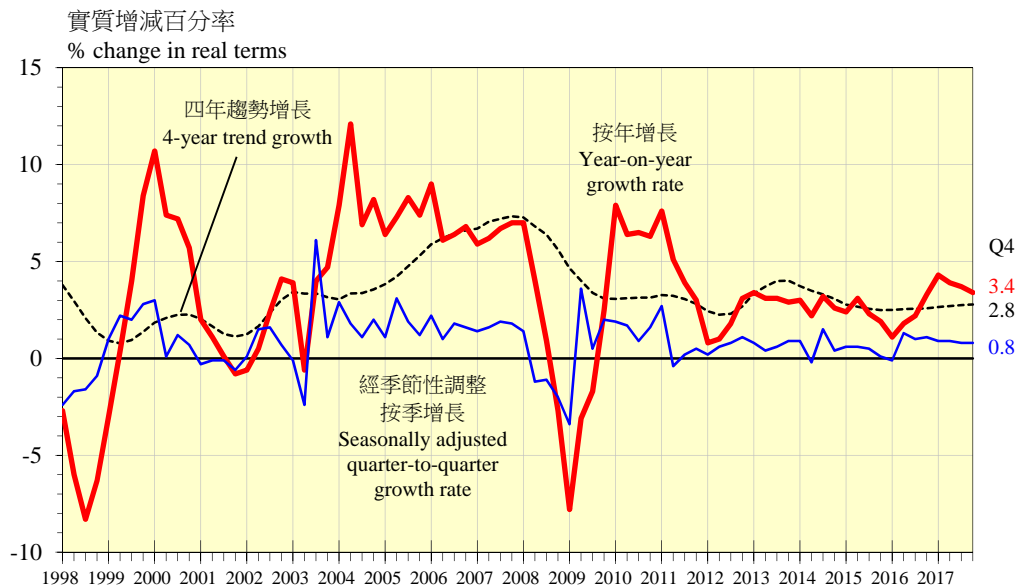

## 本地生產總值 Gross Domestic Product

## 人均本地生產總值(以當時市價計算) Per capita GDP at current market prices