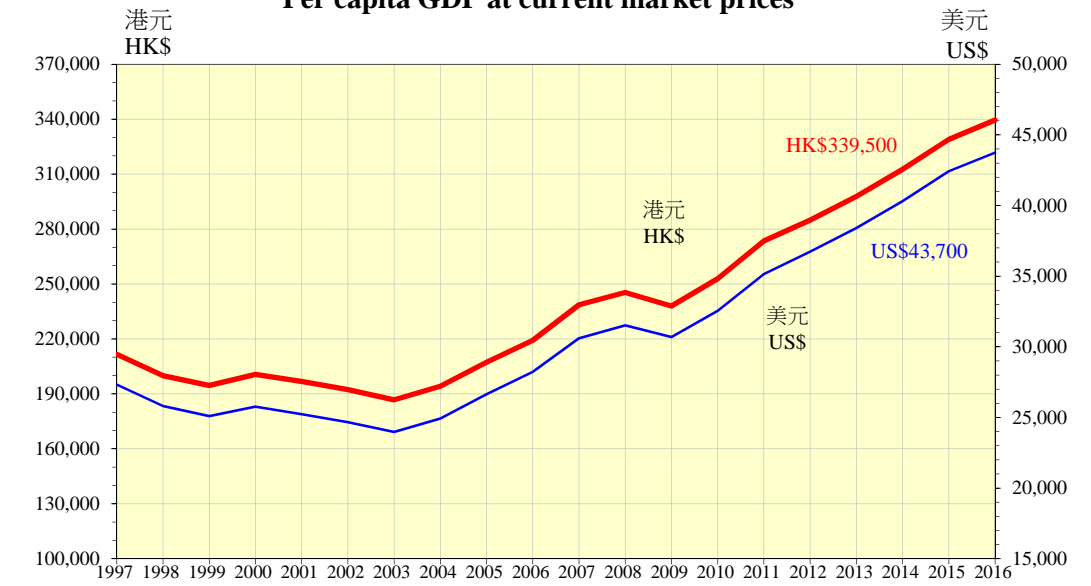

本地生產總值 Gross Domestic Product

人均本地生產總值(以當時市價計算) Per capita GDP at current market prices

私人消費開支 Private consumption expenditure

投資開支 Investment expenditure