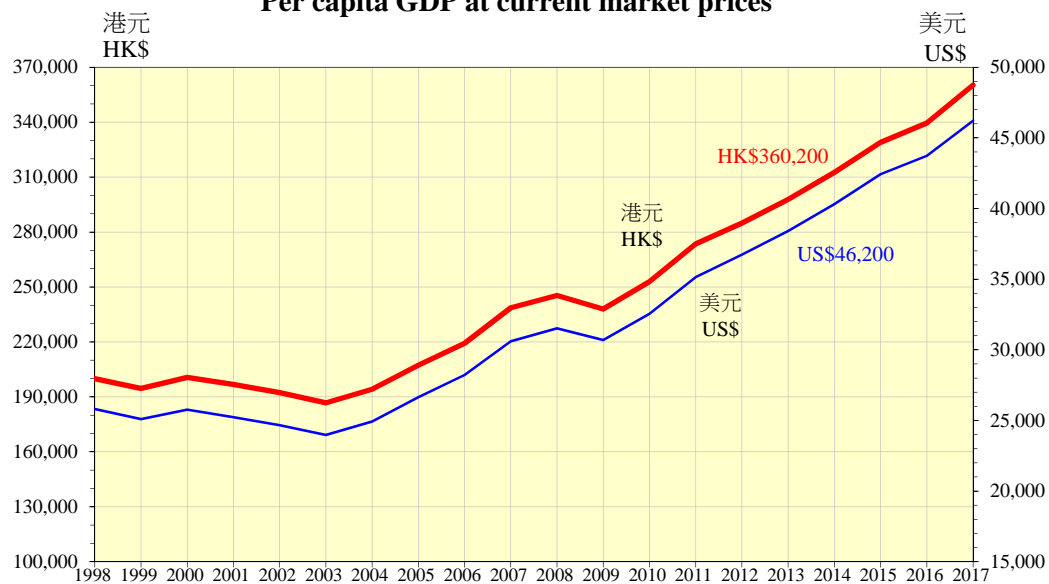

## 本地生產總值 Gross Domestic Product

## 人均本地生產總值(以當時市價計算) Per capita GDP at current market prices