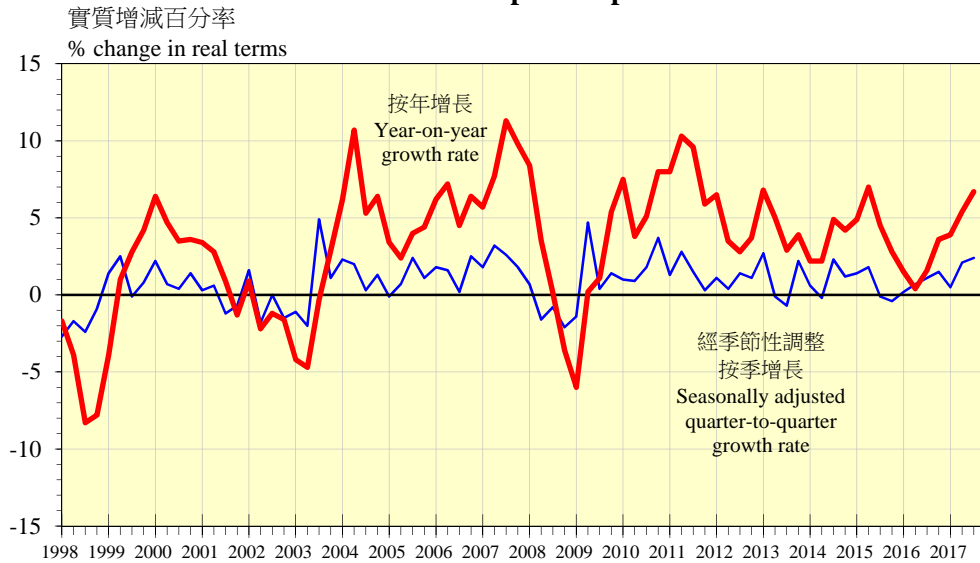

本地生產總值 Gross Domestic Product

人均本地生產總值(以當時市價計算) Per capita GDP at current market prices

私人消費開支 Private consumption expenditure

投資開支 Investment expenditure