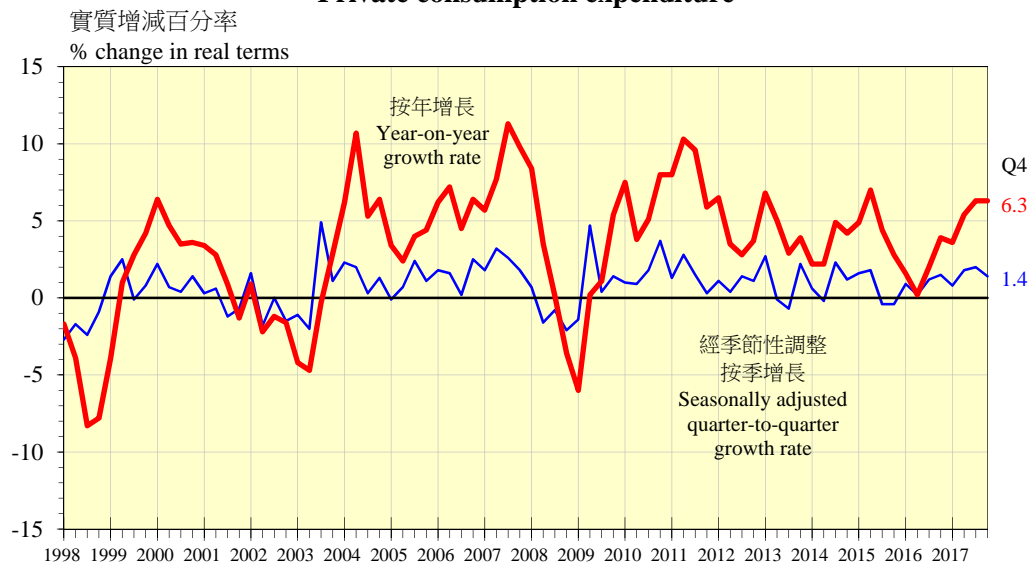

私人消費開支 Private consumption expenditure