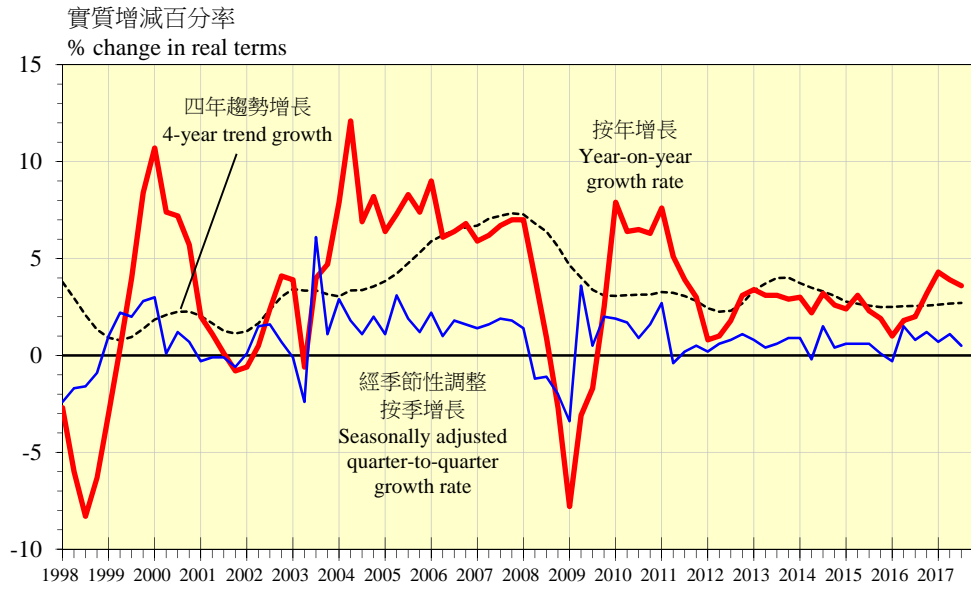

本地生產總值 Gross Domestic Product

人均本地生產總值(以當時市價計算) Per capita GDP at current market prices

私人消費開支 Private consumption expenditure

投資開支 Investment expenditure