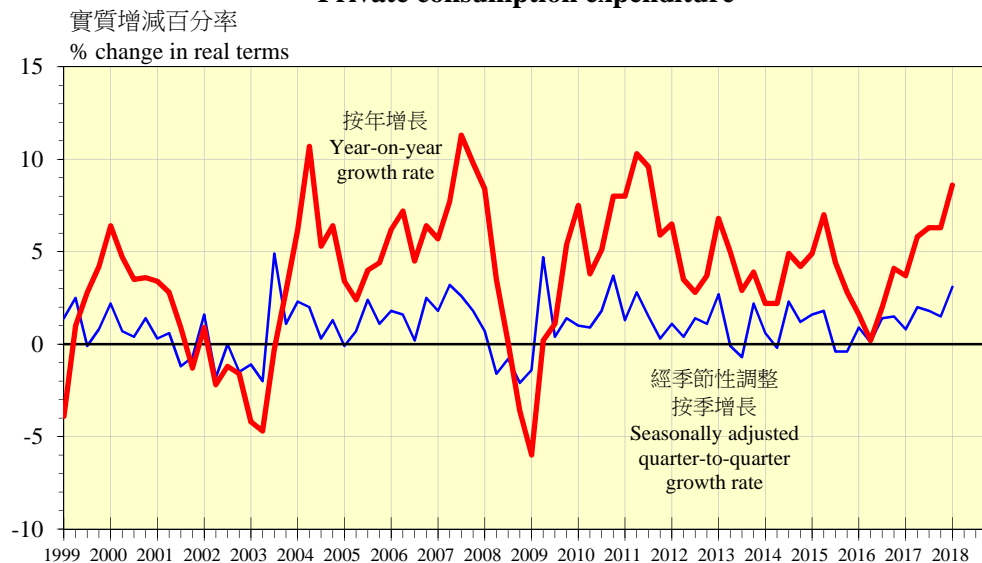

本地生產總值 Gross Domestic Product

人均本地生產總值(以當時市價計算) Per capita GDP at current market prices

私人消費開支 Private consumption expenditure

投資開支 Investment expenditure