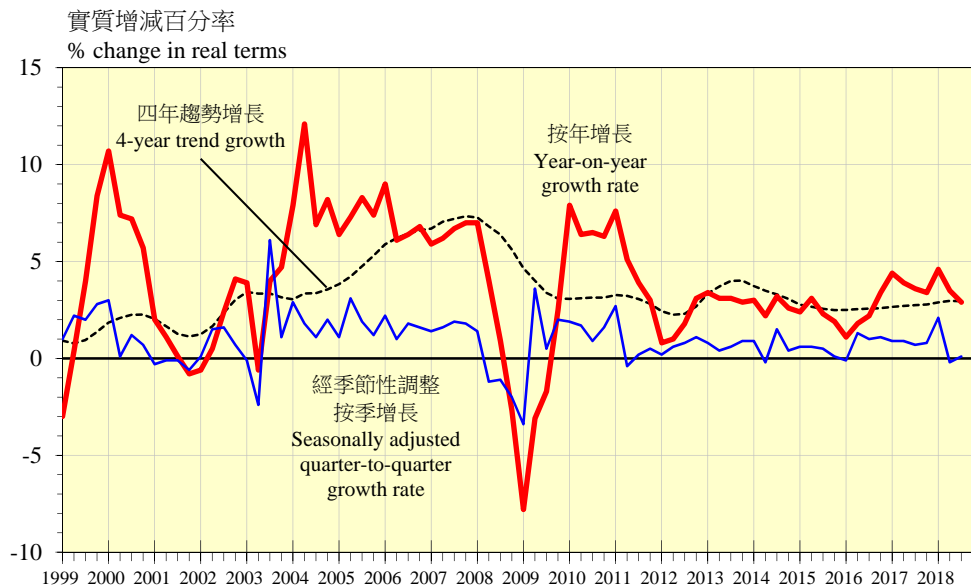

本地生產總值 Gross Domestic Product

人均本地生產總值(以當時市價計算) Per capita GDP at current market prices

私人消費開支 Private consumption expenditure

投資開支 Investment expenditure