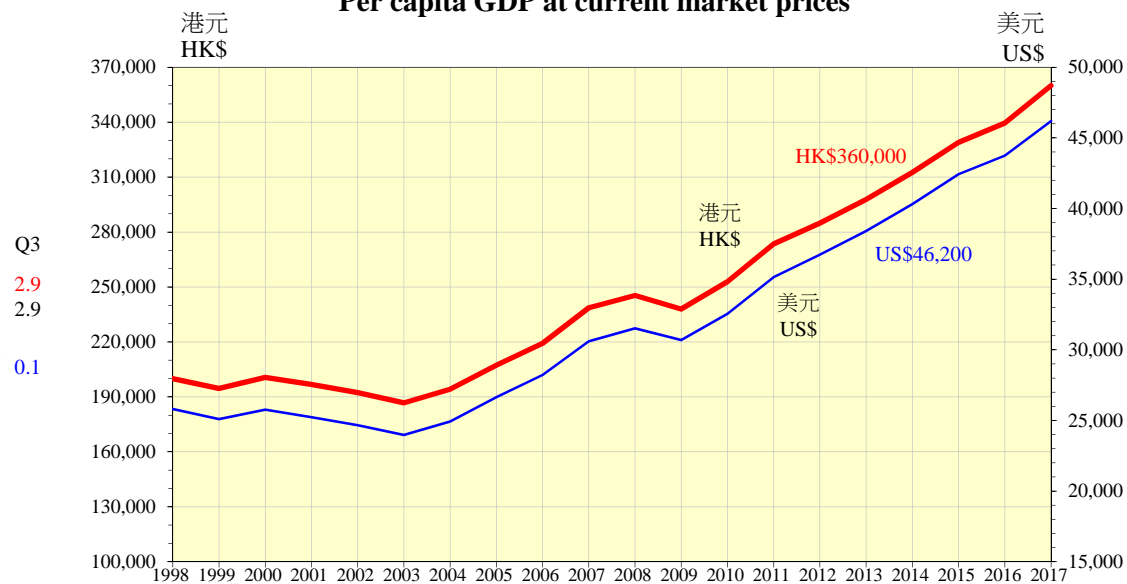

本地生產總值 Gross Domestic Product

人均本地生產總值(以當時市價計算) Per capita GDP at current market prices

私人消費開支 Private consumption expenditure

投資開支 Investment expenditure