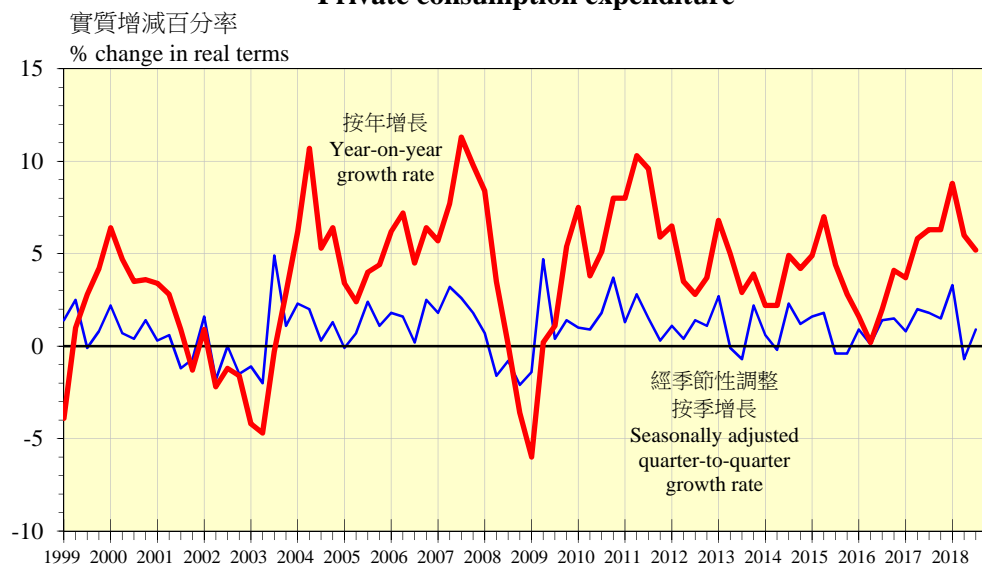

本地生產總值 Gross Domestic Product

人均本地生產總值(以當時市價計算) Per capita GDP at current market prices

私人消費開支 Private consumption expenditure

投資開支 Investment expenditure